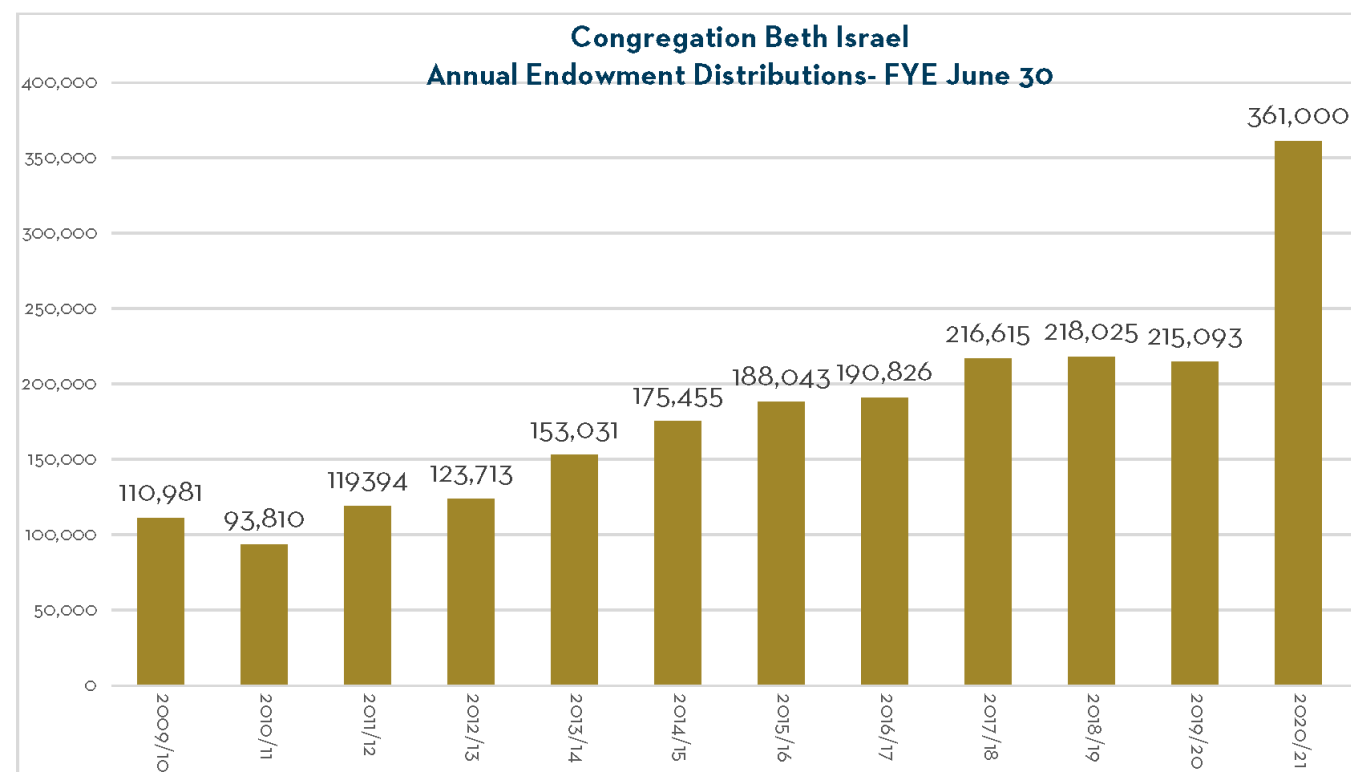

The primary responsibility of the Congregation Beth Israel Endowment Fund (CBIEF) is to manage existing endowment funds and raise funds in compliance with the Bylaws of the corporation organized under the Texas Non-Profit Corporation Act. Each year, the Endowment Fund Board approves distributions to Beth Israel to support religious education, programming, cemetery maintenance, library, scholarships along with other needs

For 2020/2021, CBIEF directors approved a distribution of $361,000. The primary effort of the CBIEF board is to increase participation through the Ner Tamid Legacy Society and we are thankful to those families who have generously supported Ner Tamid and who have signed our Book of Life during past ceremonies. The Book of Life, along with a collection of member testimonial videos, is proudly on display in the Ner Tamid Exhibit Space adjacent to Margolis Gallery which is open by appointment. To make an appointment, please contact Laura Kaplan at LKaplan@beth-israel.org

Endowment Board Members

Joseph Chesnick, Jr., Chair
Ken Chapman
Ricky Haikin
Bobby Lapin
Barry Lewis
Craig Lieberman

Rodney Margolis
David Neuberger
Phyllis Selber
Betty Tapick
Cyvia Wolff

LODGE GALIL OF THE HEBREW ORDER OF DAVID INTERNATIONAL PROVIDES 8 ADDITIONAL CEMETERY MARKERS TO CONGREGATION BETH ISRAEL MEMORIAL GARDEN

Just as they did last Fall, the Galil Lodge of the Hebrew Order of David International (HOD) has graciously provided an additional eight markers to our cemetery located on Antoine. This local branch of HOD is continuing with their goal of providing 160 markers for local unmarked Jewish graves.

On August 2, Rabbi Aaron Sataloff officiated at the unveiling of the eight markers. In his remarks, he thanked the HOD members in attendance for their ultimate selfless mitzvah.

Working in partnership with Gaitz Memorials and Ramirez Cemetery Services, who are providing their services and materials at a discounted rate, HOD will continue in their mission. Our cemetery will be fortunate to receive eight more markers in the near future, bringing the total we will have received to 18.

If you are interested in more information or wish to make a donation to support this meaningful project, please visit their website www.hodgalil.org/GravestoneProject. You may also contact our Cemetery Director, Kathy Parven at KParven@beth-israel.org or 713-771-6221 ext. 310 for more information.